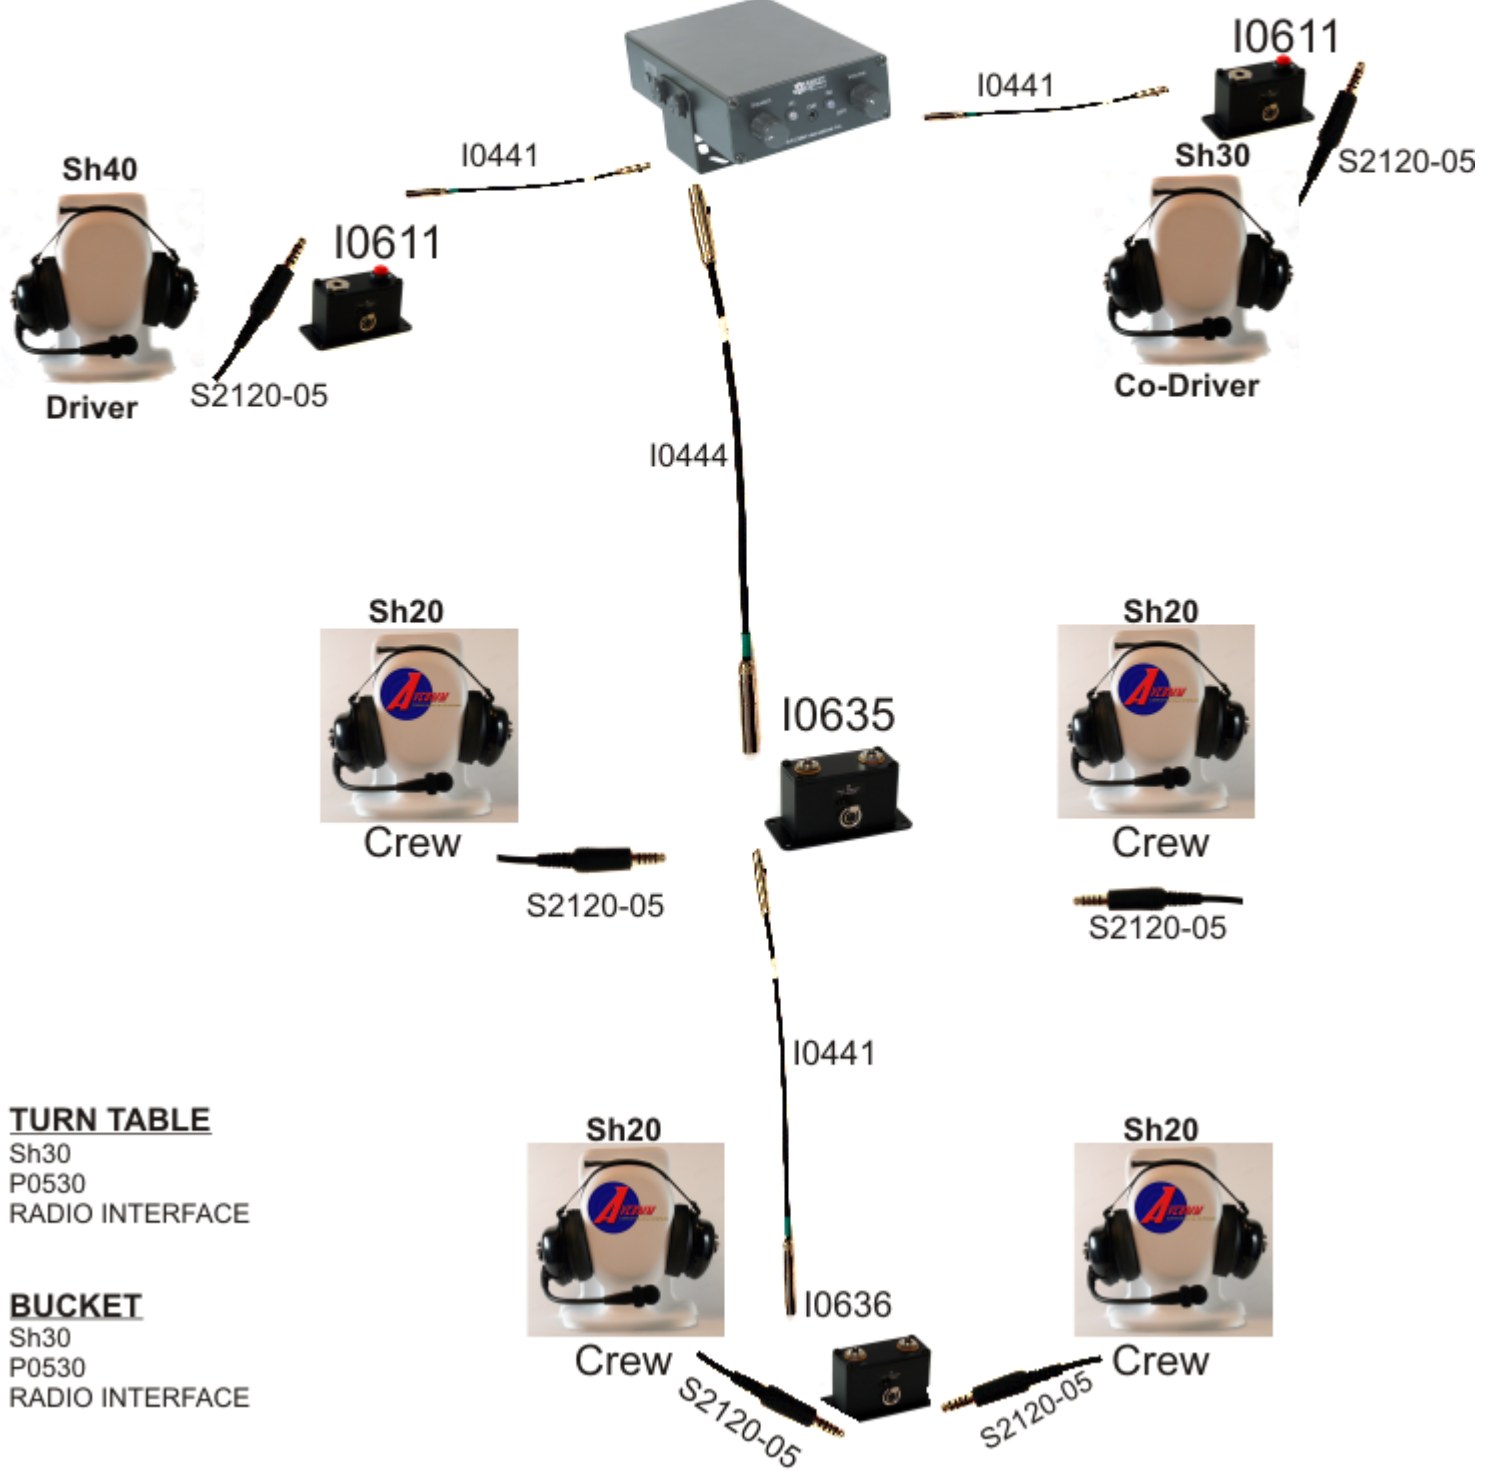

# SC800K

## TURN TABLE

Sh30  
P0530  
RADIO INTERFACE

## BUCKET

Sh30  
P0530  
RADIO INTERFACE